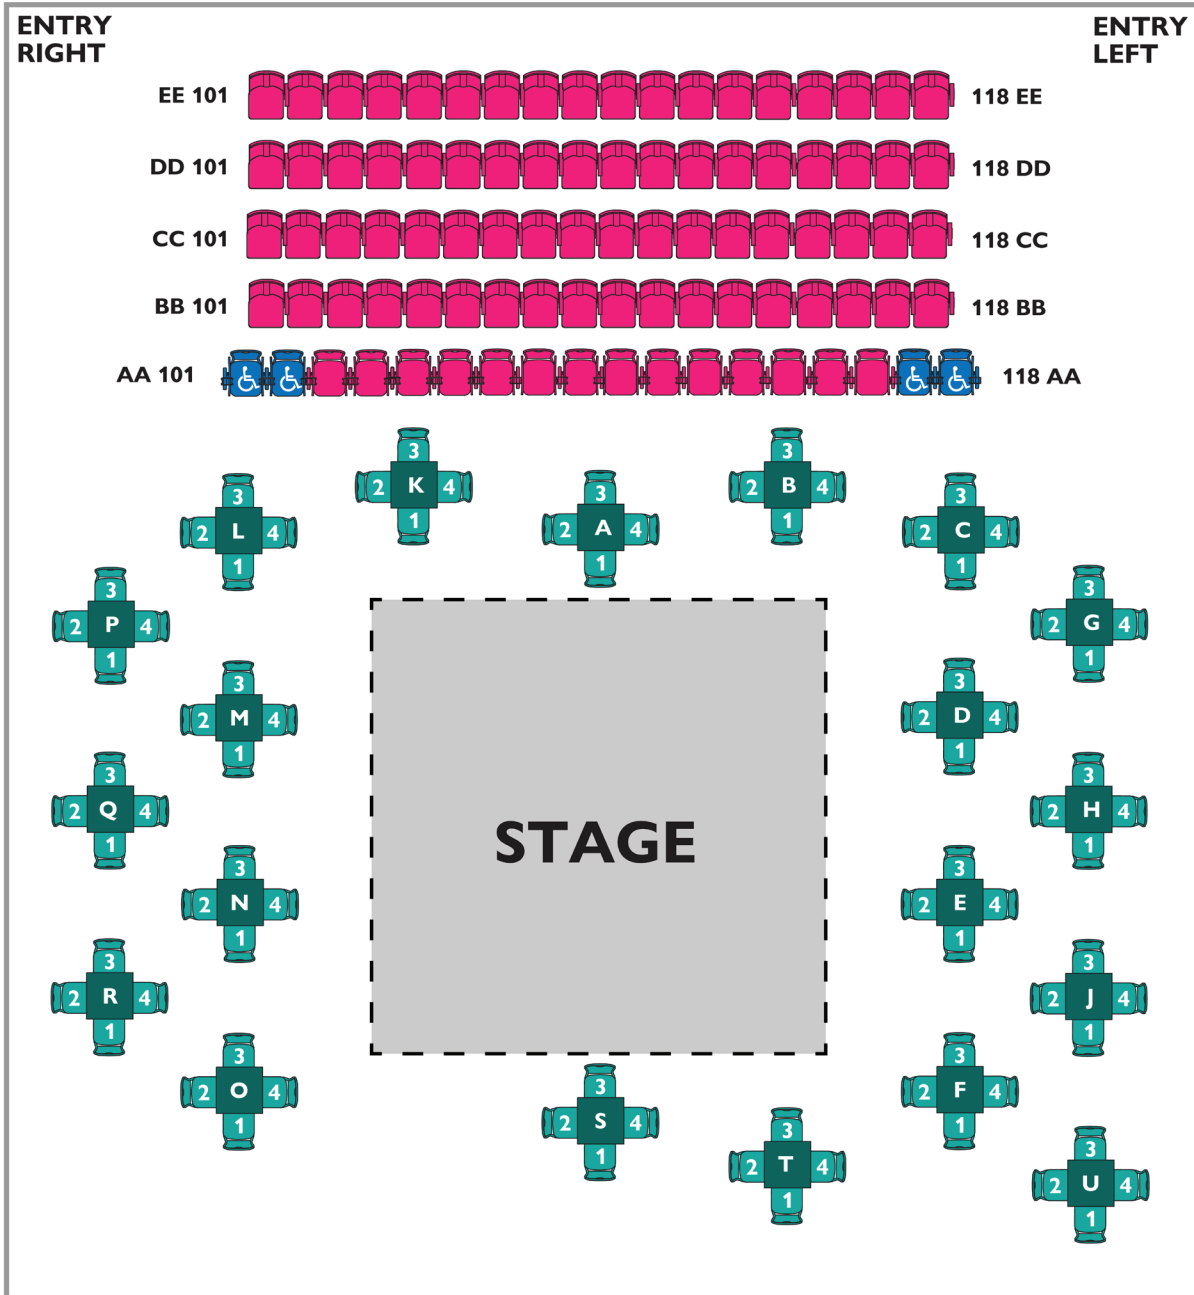

# THE ISLAND THEATRE

**AIRE: ANTIGRAVITY**  
NOVEMBER 14 - 17, 2024

## PREMIUM SEATING

PLEASE NOTE: SINGLE TICKETS NOT AVAILABLE.  
(TWO SEAT MINIMUM - AVAILABLE BESIDE EACH OTHER, NOT ACROSS).

## GALLERY SEATING

## HANDICAP SEATING

THE ISLAND THEATRE SEAT CONFIGURATION MAY VARY SLIGHTLY FROM  
THE MAP BASED ON THE SHOW AND STAGE LOCATION.  
CHANGES IN SEATING WILL NOT CONSTITUTE A REFUND.