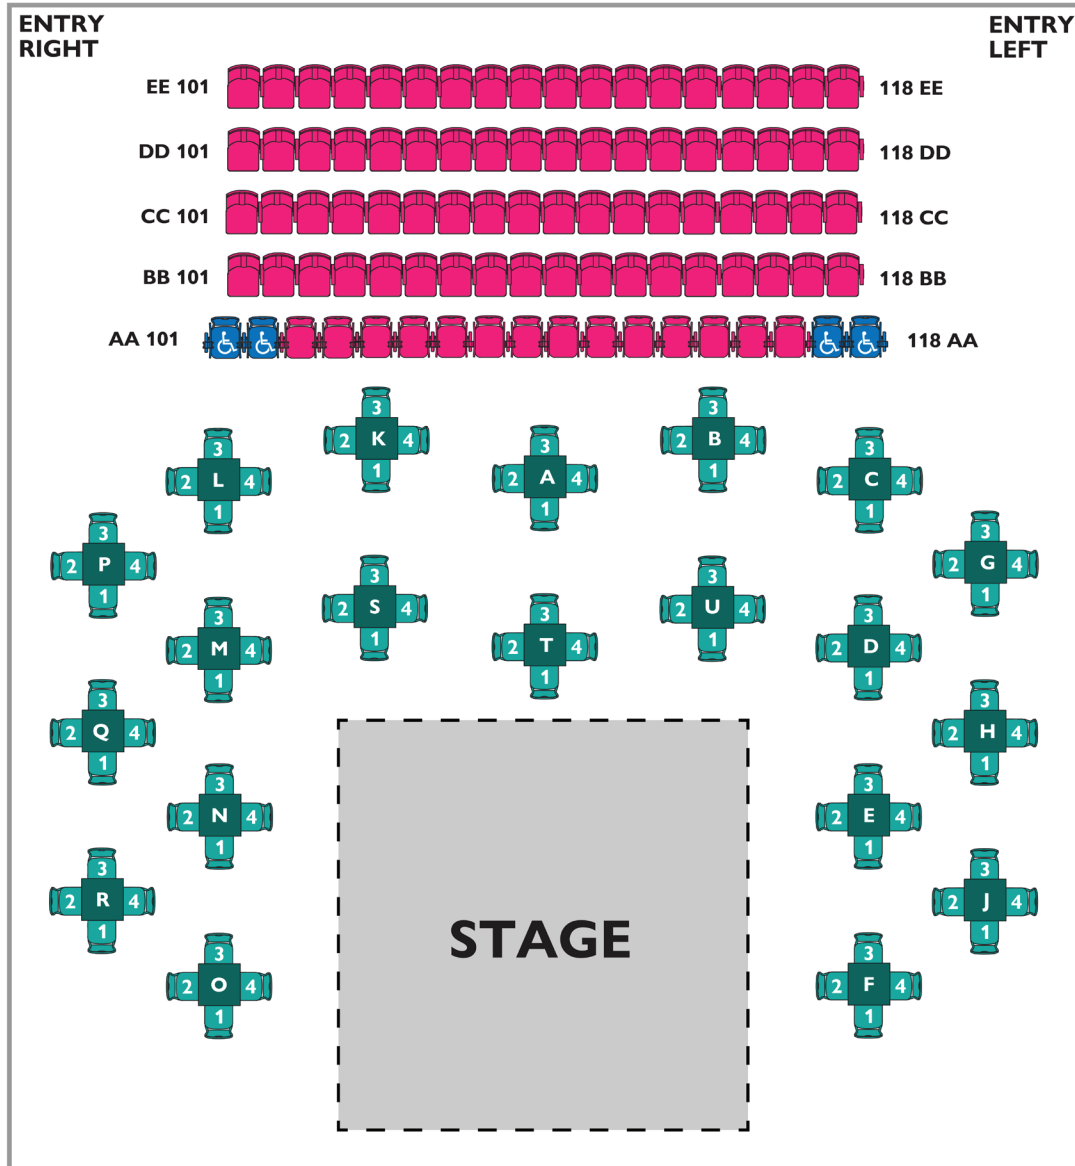

THE ISLAND THEATRE

DUELING YULE-ING PIANOS
DECEMBER 19, 2024

CLASSIC CHRISTMAS BY CANDLELIGHT
DECEMBER 20, 2024

JAZZY CHRISTMAS CONCERT
DECEMBER 21, 2024

DENNIS WATKINS THE MAGIC PARLOUR
JANUARY 2 - 5, 2025

BETTE MIDLER: BATHHOUSE TO BROADWAY
FEBRUARY 13, 2025

SOMEWHERE BETWEEN JAZZ, BLUES, AND YOU:
MIKAYLA SMITH
FEBRUARY 15, 2025

LOVE FINDS JUDY GARLAND
MARCH 14, 2025

SHOWSTOPPERS! STARRING AVERY SOMMERS
MARCH 15, 2025

PREMIUM SEATING

PLEASE NOTE: SINGLE TICKETS NOT AVAILABLE.
(TWO SEAT MINIMUM - AVAILABLE BESIDE EACH OTHER, NOT ACROSS).

GALLERY SEATING

HANDICAP SEATING

THE ISLAND THEATRE SEAT CONFIGURATION MAY VARY SLIGHTLY FROM THE MAP BASED ON THE SHOW AND STAGE LOCATION. CHANGES IN SEATING WILL NOT CONSTITUTE A REFUND.