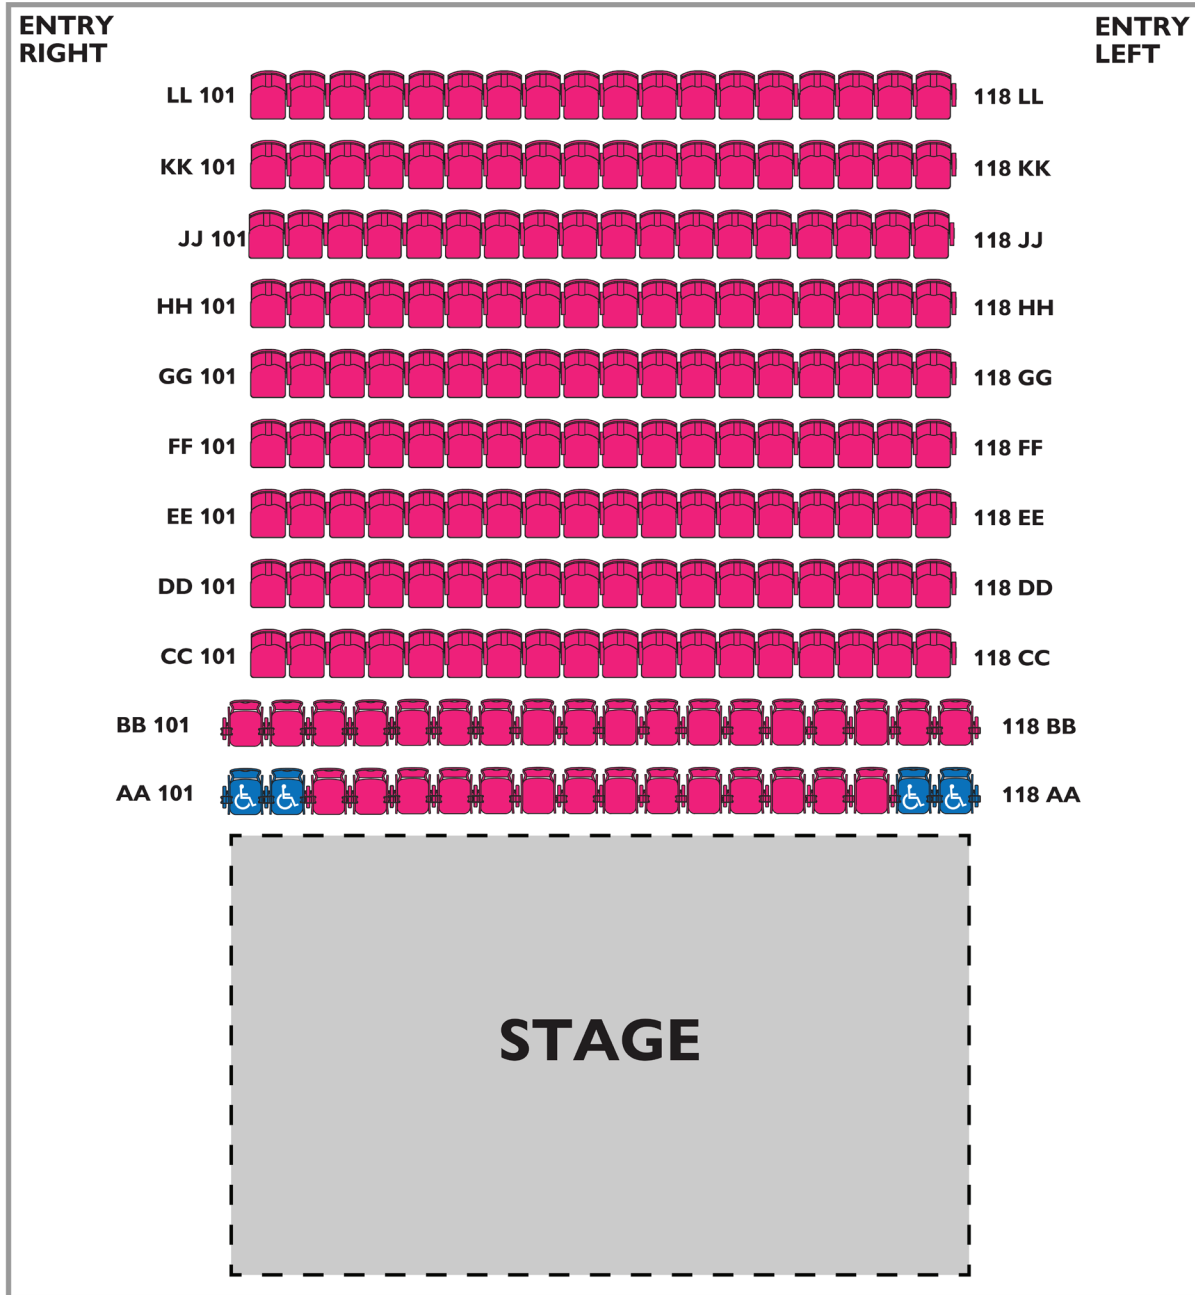

# THE ISLAND THEATRE

**BECOMING DR. RUTH**  
OCTOBER 6 - 20, 2024

**AMORE! STARRING ANTHONY NUNZIATA**  
FEBRUARY 14, 2025

**WHO'S AFRAID OF VIRGINIA WOOLF?**  
APRIL 22 - MAY 4, 2025

 **GALLERY SEATING**

 **HANDICAP SEATING**

PLEASE NOTE: ROWS "AA" AND "BB" ARE BOTH ON THE FLOOR LEVEL.

THE ISLAND THEATRE SEAT CONFIGURATION MAY VARY SLIGHTLY FROM THE MAP BASED ON THE SHOW AND STAGE LOCATION. CHANGES IN SEATING WILL NOT CONSTITUTE A REFUND.

# THE ISLAND THEATRE

**AIRE: ANTIGRAVITY**  
NOVEMBER 14 - 17, 2024

## PREMIUM SEATING

PLEASE NOTE: SINGLE TICKETS NOT AVAILABLE.  
(TWO SEAT MINIMUM - AVAILABLE BESIDE EACH OTHER, NOT ACROSS).