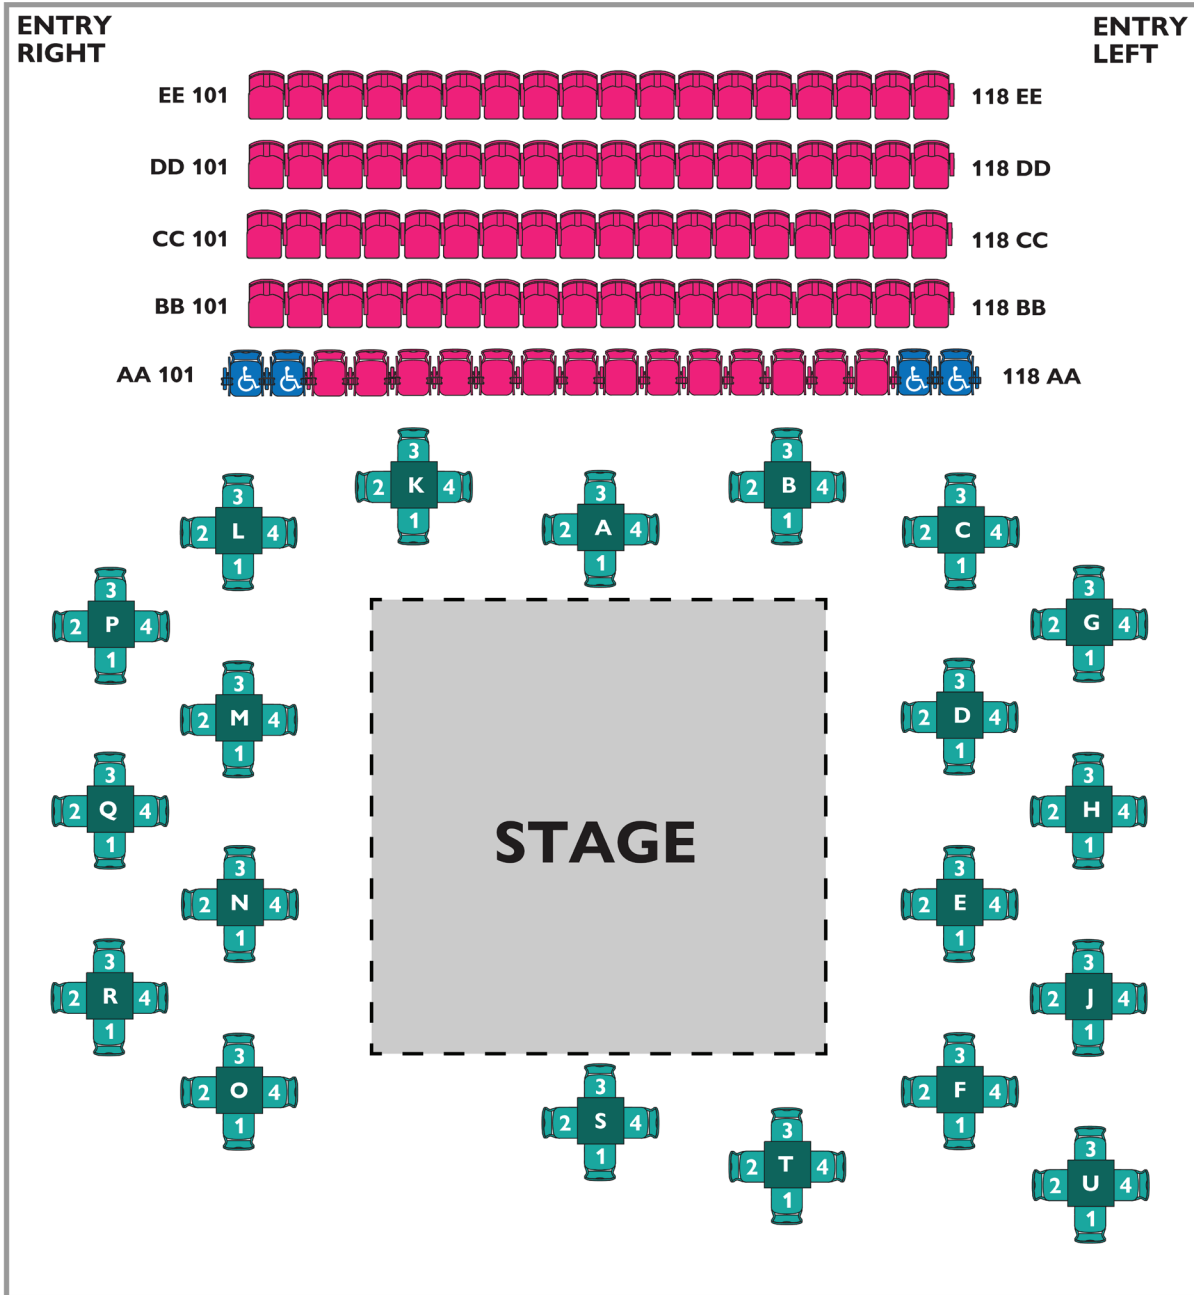

 **HANDICAP SEATING**

PLEASE NOTE: ROWS "AA" AND "BB" ARE BOTH ON THE FLOOR LEVEL.

THE ISLAND THEATRE SEAT CONFIGURATION MAY VARY SLIGHTLY FROM THE MAP BASED ON THE SHOW AND STAGE LOCATION. CHANGES IN SEATING WILL NOT CONSTITUTE A REFUND.

# THE ISLAND THEATRE

**AIRE: ANTIGRAVITY**  
NOVEMBER 14 - 17, 2024

## PREMIUM SEATING

PLEASE NOTE: SINGLE TICKETS NOT AVAILABLE.  
(TWO SEAT MINIMUM - AVAILABLE BESIDE EACH OTHER, NOT ACROSS).

## GALLERY SEATING