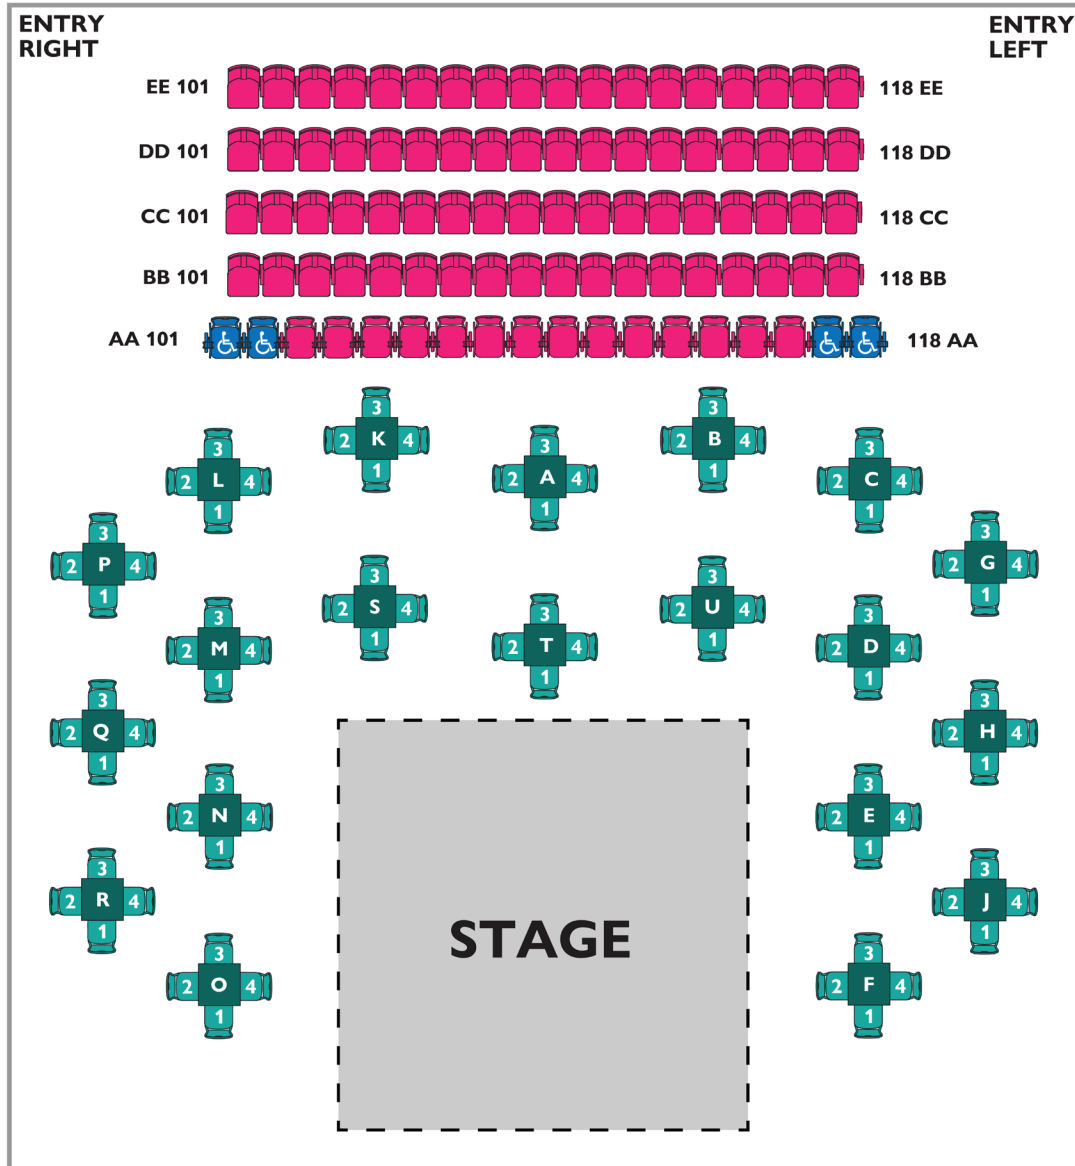

THE ISLAND THEATRE

DUELING YULE-ING PIANOS

DECEMBER 19, 2024

CLASSIC CHRISTMAS BY CANDLELIGHT

DECEMBER 20, 2024

JAZZY CHRISTMAS CONCERT

DECEMBER 21, 2024

DENNIS WATKINS THE MAGIC PARLOUR

JANUARY 2 - 5, 2025

BETTE MIDLER: BATHHOUSE TO BROADWAY

FEBRUARY 13, 2025

SOMEWHERE BETWEEN JAZZ, BLUES, AND YOU:

MIKAYLA SMITH

FEBRUARY 15, 2025

LOVE FINDS JUDY GARLAND

MARCH 14, 2025

SHOWSTOPPERS! STARRING AVERY SOMMERS

MARCH 15, 2025

PREMIUM SEATING

PLEASE NOTE: SINGLE TICKETS NOT AVAILABLE.
(TWO SEAT MINIMUM - AVAILABLE BESIDE EACH OTHER, NOT ACROSS).

GALLERY SEATING

HANDICAP SEATING

THE ISLAND THEATRE SEAT CONFIGURATION MAY VARY SLIGHTLY FROM THE MAP BASED ON THE SHOW AND STAGE LOCATION. CHANGES IN SEATING WILL NOT CONSTITUTE A REFUND.