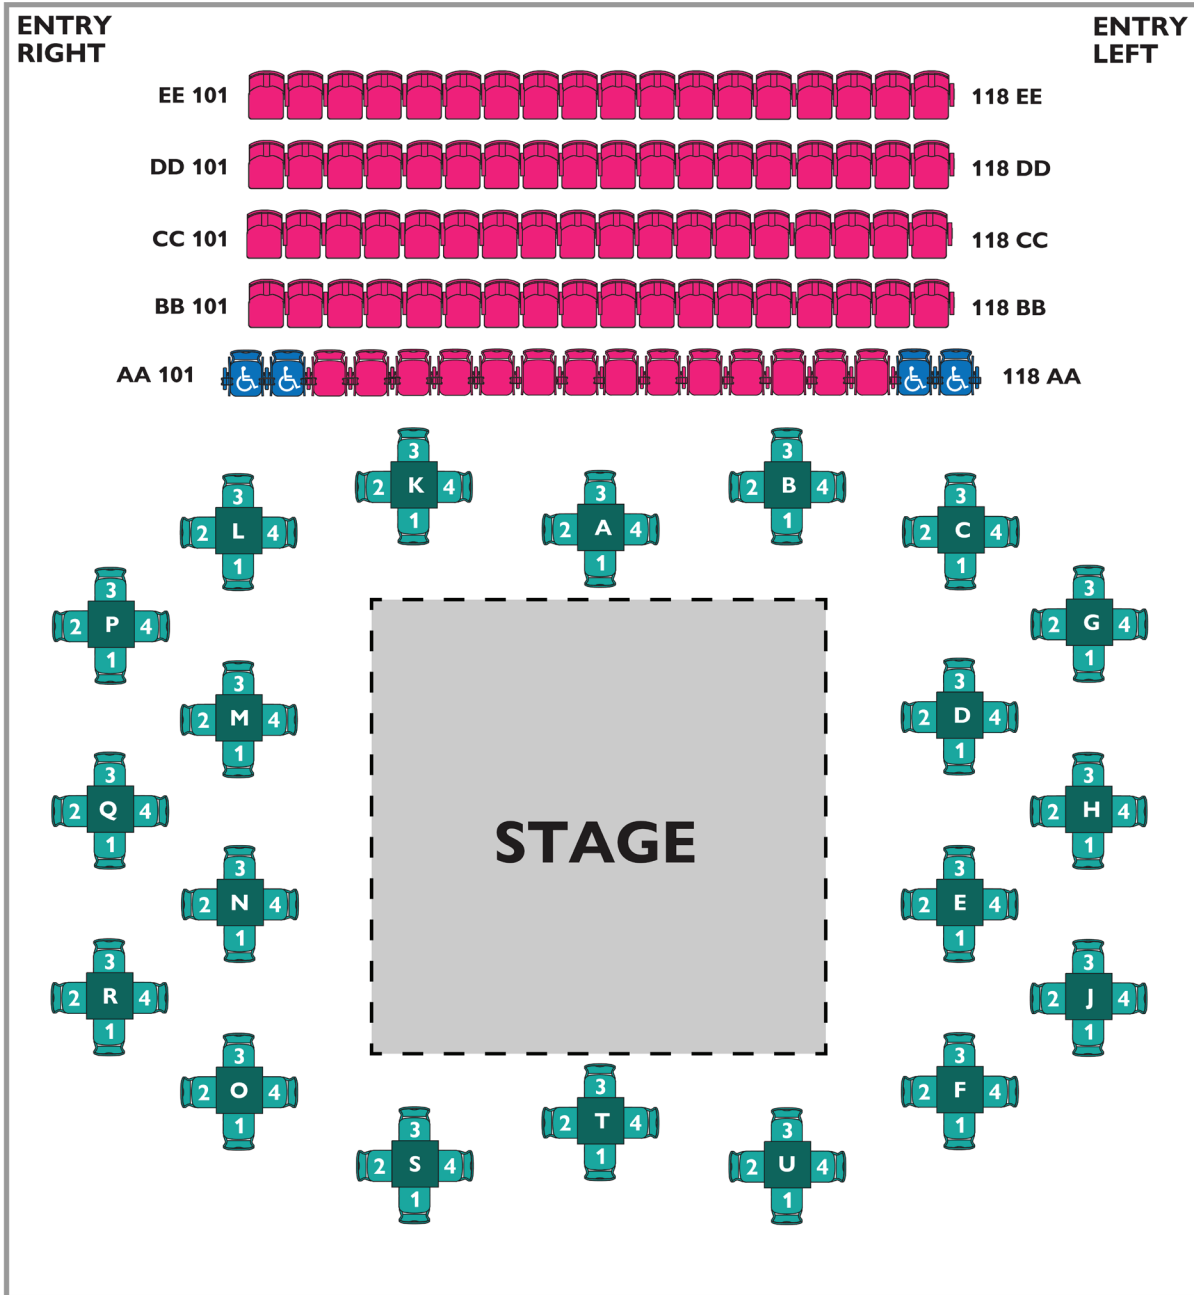

 **HANDICAP SEATING**

PLEASE NOTE: ROWS "AA" AND "BB" ARE BOTH ON THE FLOOR LEVEL.

THE ISLAND THEATRE SEAT CONFIGURATION MAY VARY SLIGHTLY FROM THE MAP BASED ON THE SHOW AND STAGE LOCATION. CHANGES IN SEATING WILL NOT CONSTITUTE A REFUND.

JANUARY 2 - 5, 2025

**BETTE MIDLER: BATHHOUSE TO BROADWAY**

FEBRUARY 13, 2025

**SOMEWHERE BETWEEN JAZZ, BLUES, AND YOU:**

**MIKAYLA SMITH**

FEBRUARY 15, 2025

**LOVE FINDS JUDY GARLAND**

MARCH 14, 2025

**SHOWSTOPPERS! STARRING AVERY SOMMERS**

MARCH 15, 2025

**PREMIUM SEATING**

PLEASE NOTE: SINGLE TICKETS NOT AVAILABLE.  
(TWO SEAT MINIMUM - AVAILABLE BESIDE EACH OTHER, NOT ACROSS).

**GALLERY SEATING**

**HANDICAP SEATING**

## PREMIUM SEATING

PLEASE NOTE: SINGLE TICKETS NOT AVAILABLE.  
(TWO SEAT MINIMUM - AVAILABLE BESIDE EACH OTHER, NOT ACROSS).