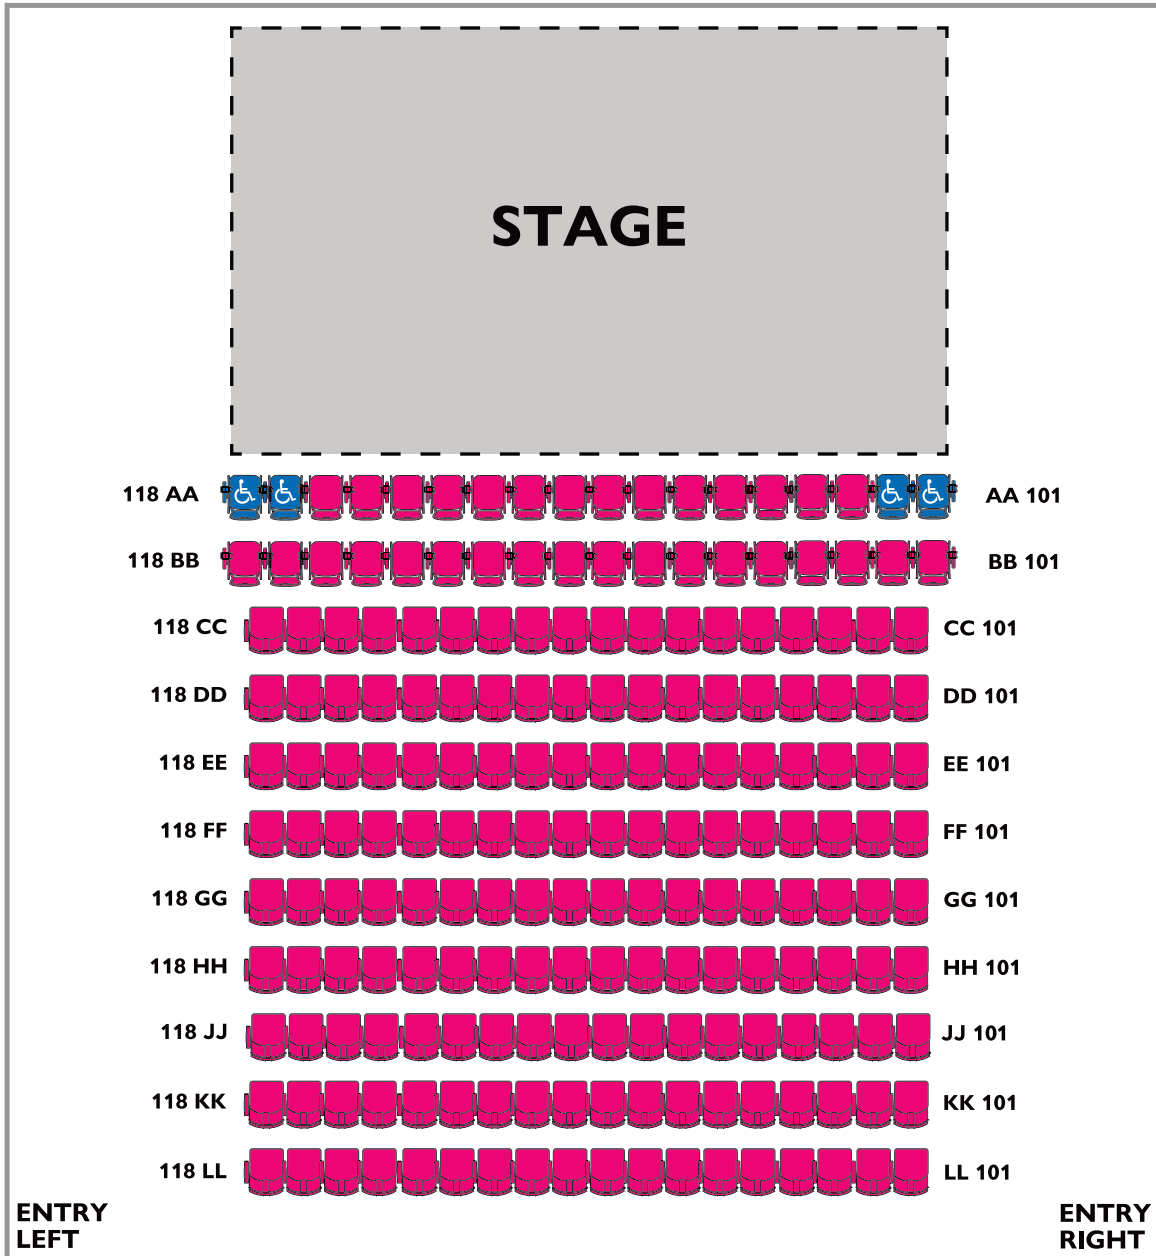

 CABARET TABLE

 CABARET TABLE SIDE VIEW

 HIGH-TOP CABARET TABLE

PLEASE NOTE: SINGLE TICKETS NOT AVAILABLE.
(TWO SEAT MINIMUM - AVAILABLE BESIDE EACH OTHER, NOT ACROSS).

 GALLERY SEATING

 HANDICAP SEATING

THE ISLAND THEATRE SEAT CONFIGURATION MAY VARY SLIGHTLY FROM
THE MAP BASED ON THE SHOW AND STAGE LOCATION.
CHANGES IN SEATING WILL NOT CONSTITUTE A REFUND.

THE AGE OF SWINGING TRIOS: THE PHIL HINTON TRIO
FEBRUARY 28, 2027 | \$35

IN THE KEY OF CINEMA COPELAND DAVIS
MARCH 14, 2027 | \$35

GIVEN TO FLY - THE PEARL JAM EXPERIENCE
APRIL 10, 2027 | \$35

WHITNEY: ONE MOMENT IN TIME STARRING CRYSTAL STARK
APRIL 11, 2027 | \$59

CHURCHILL
APRIL 15-18, 2027 | \$65

ONE NIGHT, MANY VOICES
APRIL 25, 2027 | \$35

-  **GALLERY SEATING**
-  **HANDICAP SEATING**

THE ISLAND THEATRE SEAT CONFIGURATION MAY VARY SLIGHTLY FROM THE MAP BASED ON THE SHOW AND STAGE LOCATION. CHANGES IN SEATING WILL NOT CONSTITUTE A REFUND.