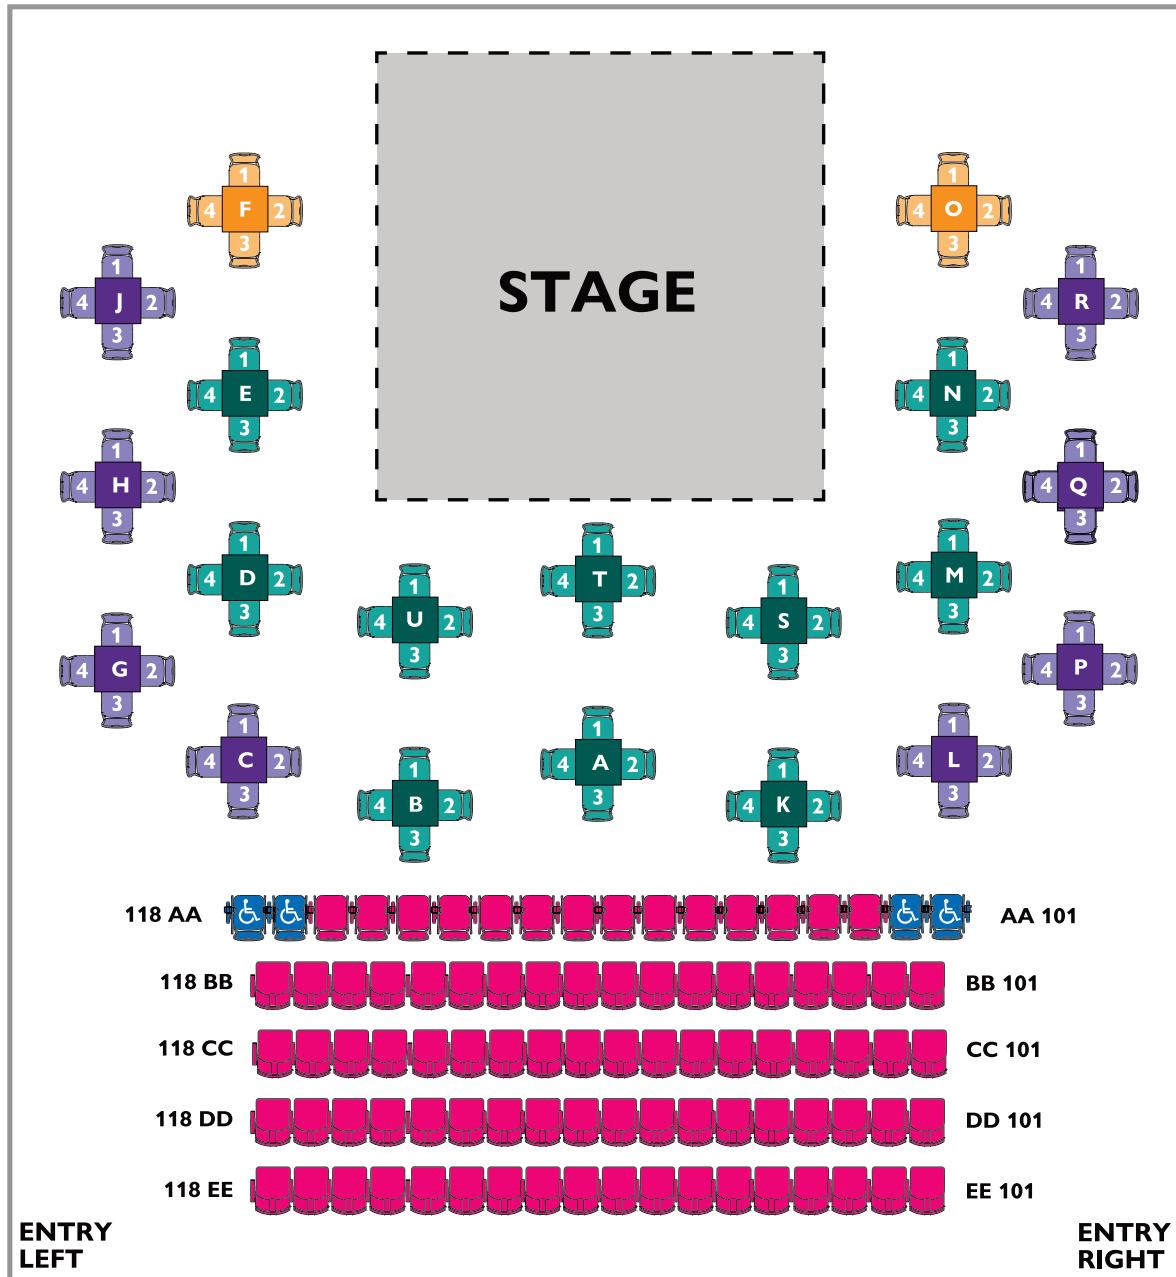

JAZZY CHRISTMAS
DECEMBER 19, 2026 | \$69, \$59

**EVOLUTION OF ELVIS:
STARRING DANIEL DURSTON
A TRIBUTE TO ELVIS PRESLEY**
JANUARY 2, 2027 | \$69, \$59

**A NATURAL WOMAN:
BRIANNA KOTHARI BARNES**
JANUARY 4, 2027 | \$69, \$59

 CABARET TABLE

 CABARET TABLE SIDE VIEW

 HIGH-TOP CABARET TABLE

PLEASE NOTE: SINGLE TICKETS NOT AVAILABLE.
(TWO SEAT MINIMUM - AVAILABLE BESIDE EACH OTHER, NOT ACROSS).

 GALLERY SEATING

 HANDICAP SEATING

THE ISLAND THEATRE SEAT CONFIGURATION MAY VARY SLIGHTLY FROM
THE MAP BASED ON THE SHOW AND STAGE LOCATION.
CHANGES IN SEATING WILL NOT CONSTITUTE A REFUND.

CHURCHILL
APRIL 15-18, 2027 | \$65

ONE NIGHT, MANY VOICES
APRIL 25, 2027 | \$35

-  **GALLERY SEATING**
-  **HANDICAP SEATING**

THE ISLAND THEATRE SEAT CONFIGURATION MAY VARY SLIGHTLY FROM THE MAP BASED ON THE SHOW AND STAGE LOCATION. CHANGES IN SEATING WILL NOT CONSTITUTE A REFUND.