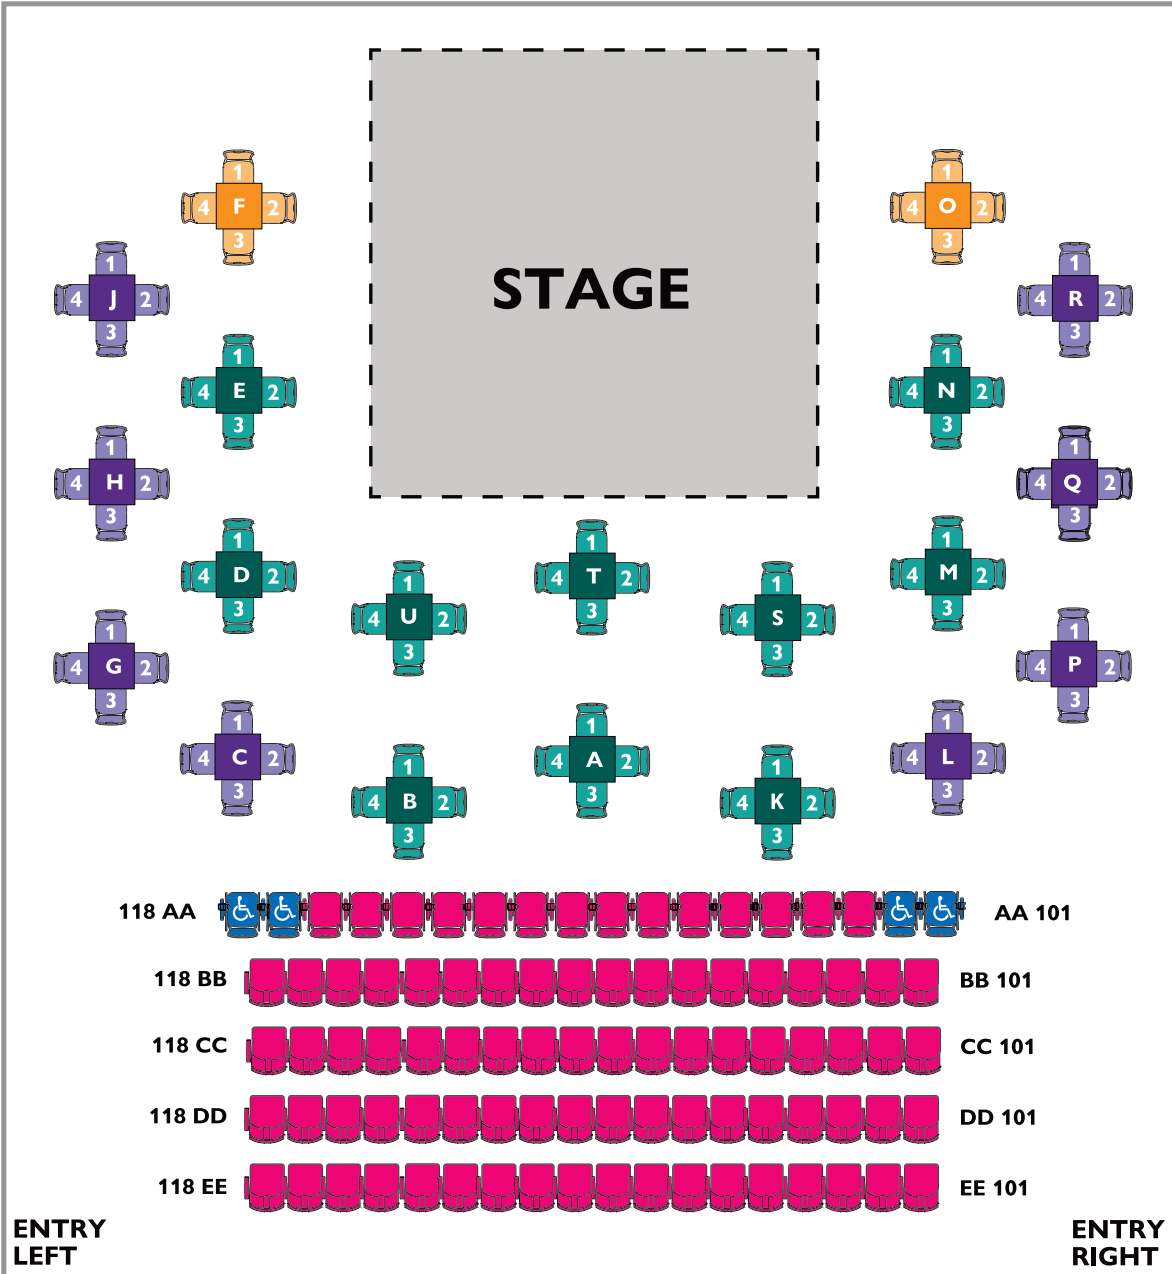

THE ISLAND THEATRE

**SONGS FROM
THE EMERALD CITY**
DECEMBER 7, 2026 | \$69, \$59

DUELING YULE-ING PIANOS
DECEMBER 16, 2026 | \$69, \$59

**CLASSIC CHRISTMAS
BY CANDLELIGHT**
DECEMBER 18, 2026 | \$69, \$59

JAZZY CHRISTMAS
DECEMBER 19, 2026 | \$69, \$59

**EVOLUTION OF ELVIS:
STARRING DANIEL DURSTON
A TRIBUTE TO ELVIS PRESLEY**
JANUARY 2, 2027 | \$69, \$59

**A NATURAL WOMAN:
BRIANNA KOTHARI BARNES**
JANUARY 4, 2027 | \$69, \$59

**BLACK TIE OPTIONAL:
MICHAEL BUBLÉ & BEYOND**
MARCH 4, 2027 | \$69, \$59

**STEAMROLLER: A TRIBUTE TO
JAMES TAYLOR**
MARCH 5, 2027 | \$69, \$59

**MUSIC OF THE NIGHT:
A TRIBUTE TO
ANDREW LLOYD WEBBER**
MARCH 6, 2027 | \$69, \$59

 CABARET TABLE

 CABARET TABLE SIDE VIEW

 HIGH-TOP CABARET TABLE

PLEASE NOTE: SINGLE TICKETS NOT AVAILABLE.
(TWO SEAT MINIMUM - AVAILABLE BESIDE EACH OTHER, NOT ACROSS).

 GALLERY SEATING

 HANDICAP SEATING

THE ISLAND THEATRE SEAT CONFIGURATION MAY VARY SLIGHTLY FROM
THE MAP BASED ON THE SHOW AND STAGE LOCATION.
CHANGES IN SEATING WILL NOT CONSTITUTE A REFUND.